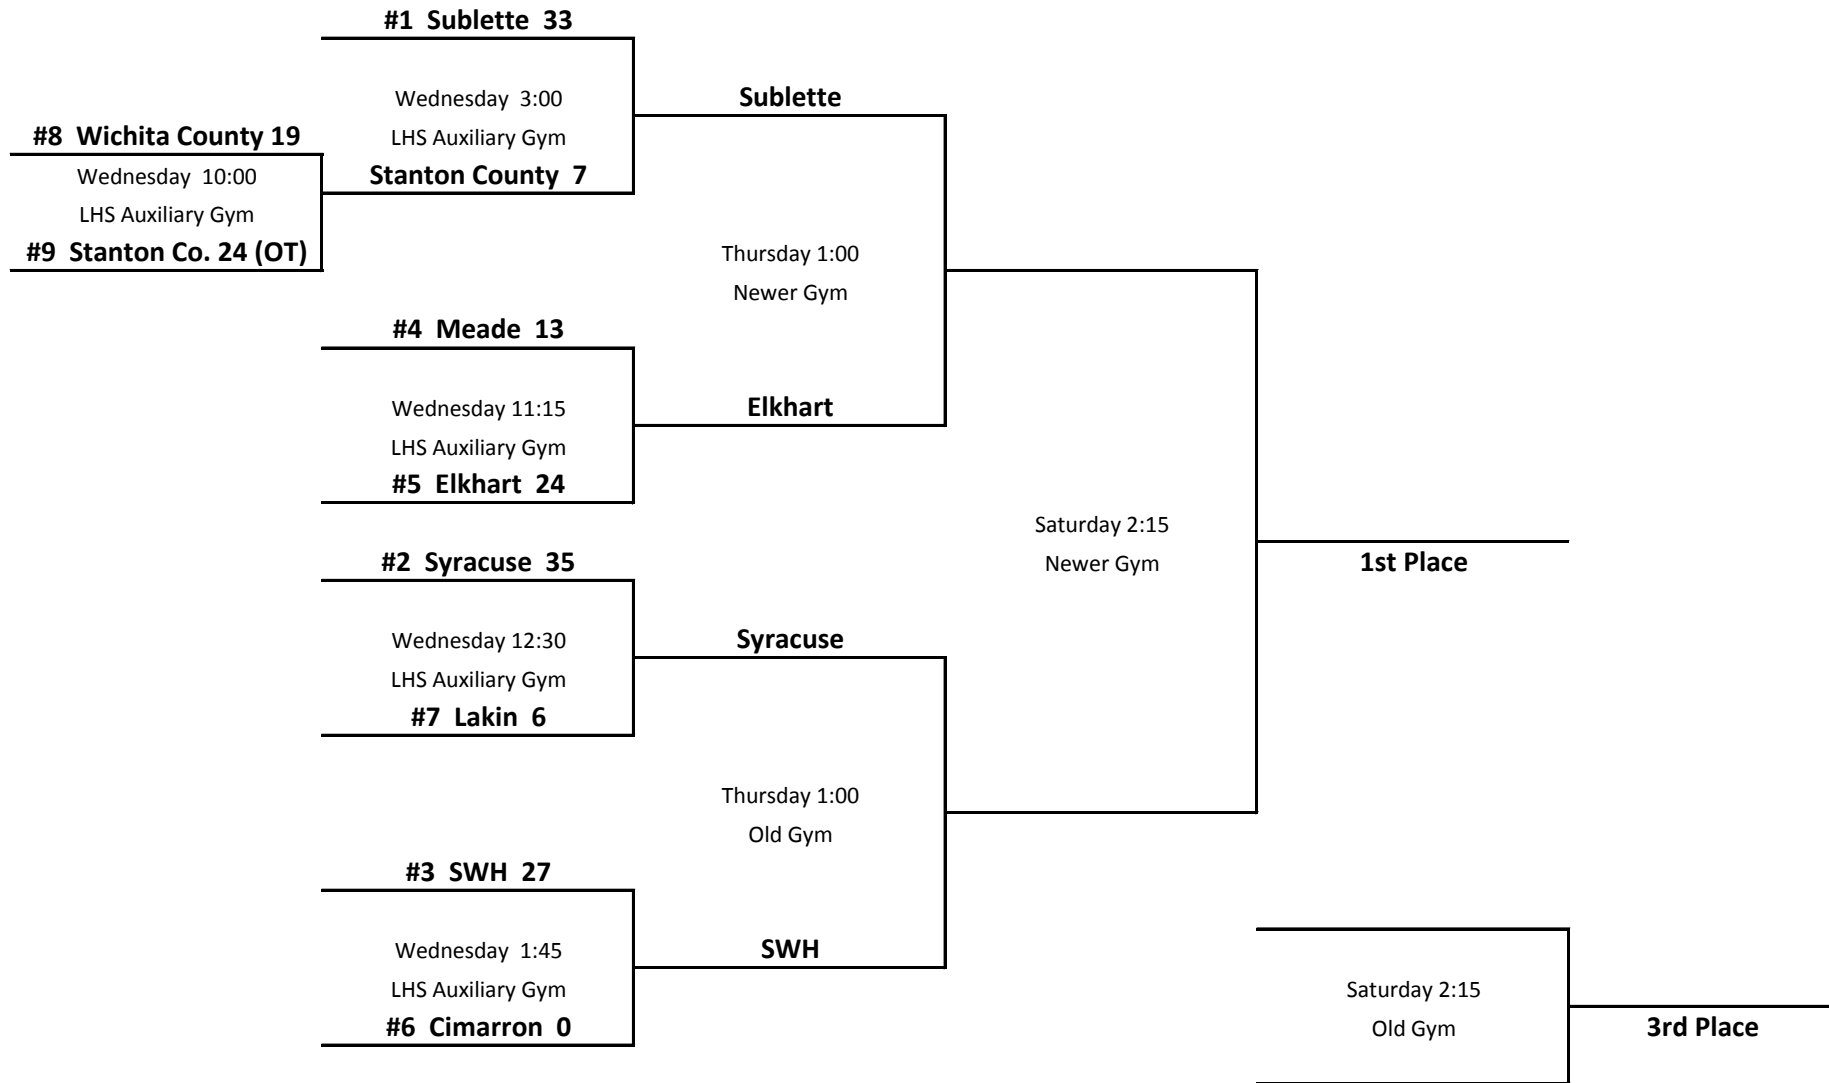

HPEA "B" Girls Bracket - 2014-2015

Wednesday at Lakin

Thursday Semi-Finals at Elkhart

Saturday Finals at Cimarron

Wednesday Games Played in LHS Auxiliary Gym

TOP SIDE OF THE BRACKET - HOME TEAM & WEAR WHITE JERSEYS